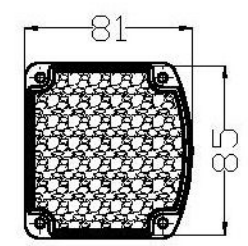

bracket

casing

SWS180WSF-ASR2
 Unit: mm
 C