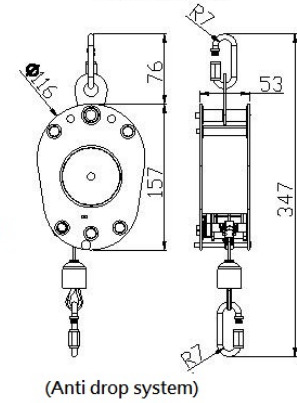

The ceiling must reserve more than this distance.

Power cable box

(Anti drop system)

SSM240RADWSF-10

Unit: mm