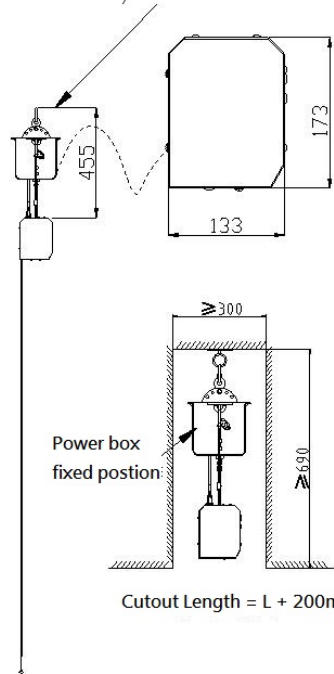

The ceiling must reserve more than this distance.

Power cable box

(Anti drop system)

SSM240RADWSF-10

Unit: mm