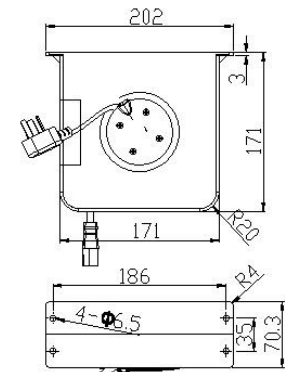

The ceiling must reserve more than this distance.

Power cable box

(Anti drop system)

SSM240RADWSF-10

Unit: mm