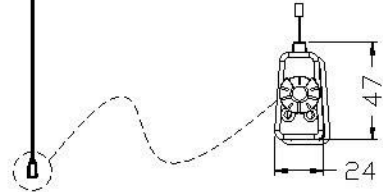

channel fix bracket

SETTS300WSF-AW
Unit: mm