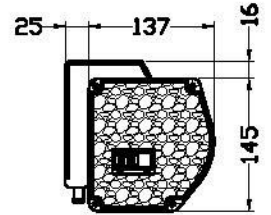

channel fix bracket

SETTS300WSF-AW
Unit: mm