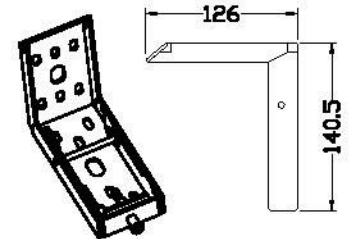

channel fix bracket

SETTS300WSF-AW
Unit: mm