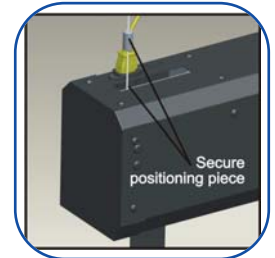

Introducing the “Smart Move” Screen

A world leading product that overcomes one of the main problems we encounter - Customers often want extra drop on their screen to cope with very high ceilings or stage settings. This can be done but, long fabric tends to curl and of course the casing is often in the way of stage lighting.

Our new screen has two motors to enable the casing to be dropped up to 5 metres on the metal wires built into it. The drop can be adjusted from the remote control at ground level meaning very easy installation. You can set it to one button control to drop the casing and also let the projection fabric out of the casing. Power is via a supplied reel which is fitted at roof level and then allows the power to unwind as the screen drops. As it retracts back the coil roles back the electric lead. All you need is a one gang plug at roof level to power this screen.