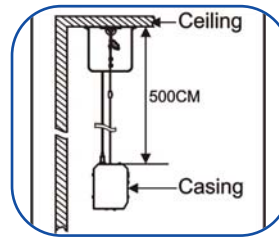

Introducing the “Smart Move” Screen

A world leading product that overcomes one of the main problems we encounter - Customers often want extra drop on their screen to cope with very high ceilings or stage settings. This can be done but, long fabric tends to curl and of course the casing is often in the way of stage lighting.

Our new screen has two motors to enable the casing to be dropped up to 5 metres on the metal wires built into it. The drop can be adjusted from the remote control at ground level meaning very easy installation. You can set it to one button control to drop the casing and also let the projection fabric out of the casing. Power is via a supplied reel which is fitted at roof level and then allows the power to unwind as the screen drops. As it retracts back the coil roles back the electric lead. All you need is a one gang plug at roof level to power this screen.

FORMAT	MODEL	SPECIFICATION (INCH)	VIEWING AREA W&H (mm)	L (mm)	A (mm)	B1 (mm)	B2 (mm)	B3 (mm)	PACKAGE LxHxW (ww)	NET/GROSS WEIGHT (kg)
	SSM200RADV	100	2030X1520	2317	1942	50	50	200	2639X265X205	34.3/37.0
(4:3)	SSM240RADV	120	2338x1755	2625	2182	50	50	200	2947x265x205	38.7/41.8
	SSM300RADV	150	3048x2286	3335	2710	50	50	200	3657x265x205	50.5/56.0
	SSM171RADWSF	77	1710x958	1997	1380	50	50	200	2319x265x205	28.0/31.0
	SSM177RADWSF	80	1771X996	2058	1418	50	50	200	2380x265x205	29.1/32.0
	SSM200RADWSF	92	2030X1145	2317	1567	50	50	200	2639x265x205	33.4/36.5
(16:9)	SSM220RADWSF	100	2214x1245	2501	1667	50	50	200	2823x265x205	36.3/40.0
	SSM240RADWSF	106	2338x1320	2625	1742	50	50	200	2947x265x205	38.3/41.5
	SSM265RADWSF	120	2656x1494	2943	1916	50	50	200	3265x265x205	43.7/47.0
	SSM300RADWSF	136	3048x1715	3335	2137	50	50	200	3657x265x205	50.1/55.0
	SSM150RADB	60	1520x1520	1757	1942	25	50	200	2079x265x205	24.7/27.7
	SSM180RADB	70	1780x1780	2013	2202	23	50	200	2335x265x205	29.0/32.3
(1:1)	SSM200RADB	84	2030x2030	2317	2452	50	50	200	2639x265x205	33.5/37.0
	SSM240RADB	96	2338x2338	2625	2760	50	50	200	2947x265x205	38.8/42.50
	SSM260RADB	100	2540x2540	2827	2962	50	50	200	3149x265x205	42.9/47.0

Please see the diagram on page 2 for key to above