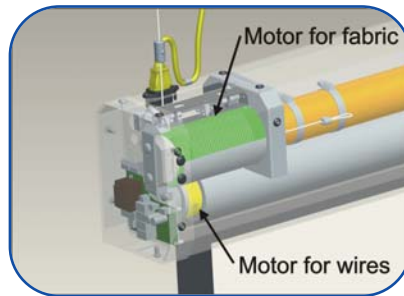

Introducing the “Smart Move” Screen

A world leading product that overcomes one of the main problems we encounter - Customers often want extra drop on their screen to cope with very high ceilings or stage settings. This can be done but, long fabric tends to curl and of course the casing is often in the way of stage lighting.

Our new screen has two motors to enable the casing to be dropped up to 5 metres on the metal wires built into it. The drop can be adjusted from the remote control at ground level meaning very easy installation. You can set it to one button control to drop the casing and also let the projection fabric out of the casing. Power is via a supplied reel which is fitted at roof level and then allows the power to unwind as the screen drops. As it retracts back the coil roles back the electric lead. All you need is a one gang plug at roof level to power this screen.