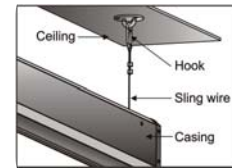

Introducing the “Smart Move” Screen

A world leading product that overcomes one of the main problems we encounter - Customers often want extra drop on their screen to cope with very high ceilings or stage settings. This can be done but, long fabric tends to curl and of course the casing is often in the way of stage lighting.

Our new screen has two motors to enable the casing to be dropped up to 5 metres on the metal wires built into it. The drop can be adjusted from the remote control at ground level meaning very easy installation. You can set it to one button control to drop the casing and also let the projection fabric out of the casing. Power is via a supplied reel which is fitted at roof level and then allows the power to unwind as the screen drops. As it retracts back the coil roles back the electric lead. All you need is a one gang plug at roof level to power this screen.